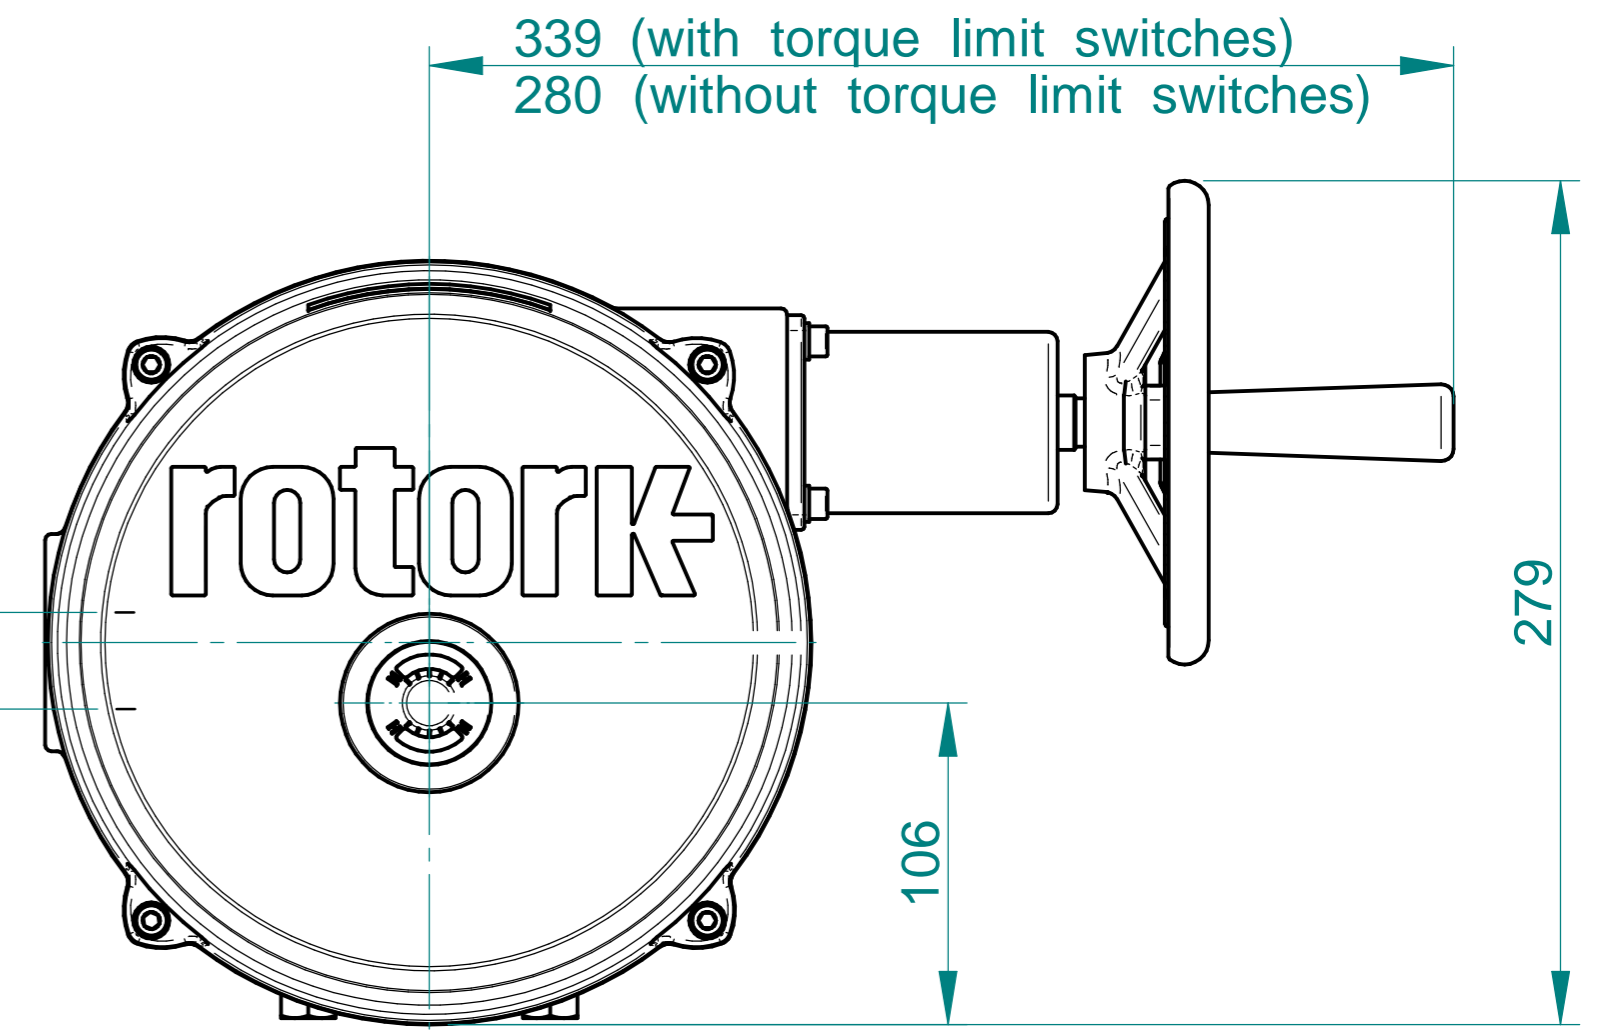

32 CTS
Conduit Entries

M12 x1.75p
20mm Deep
4 Positions
(ISO5211 F12)

465 (with torque limit switches)
406 (without torque limit switches)

Ø 252

Ø 240

Ø 125.00 P.C.D

40mm Deep

2 off
M20 x1.5p
Conduit Entries

356

Ø 160

184