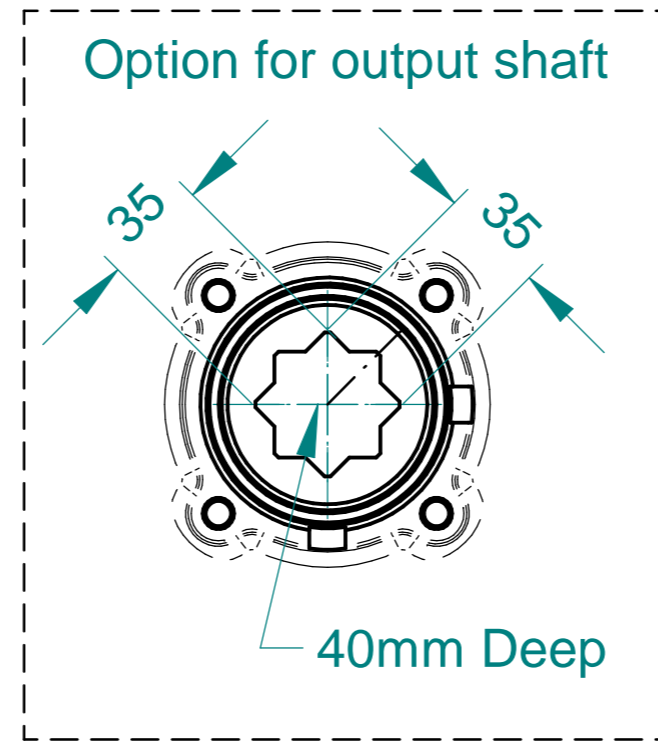

32 CTS
Conduit Entries

M12 x1.75p
20mm Deep
4 Positions
(ISO5211 F12)

465 (with torque limit switches)
406 (without torque limit switches)

Ø 252

Ø 240

Ø 125.00 P.C.D

40mm Deep

2 off
M20 x1.5p
Conduit Entries

356

Ø 160

184